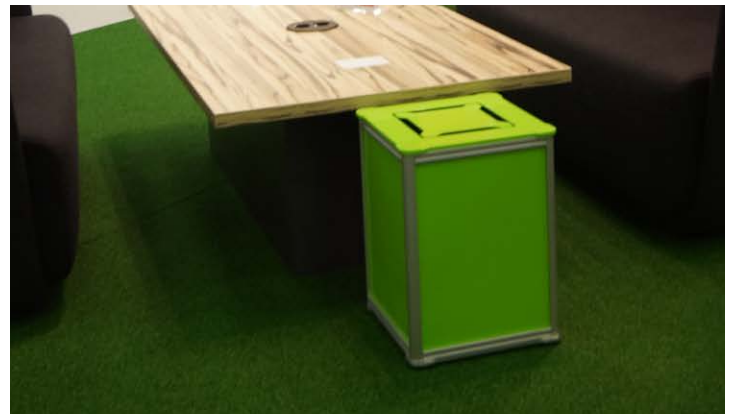

KOMTECH PowerSky

The wireless socket

PowerSky

The wireless socket

You know this situation ..
 ... The batteries of mobile phone and laptop are empty.
 Now plug in fast chargers in the next electricity and recharge.

With the integrated high-capacity battery, you can take your "PowerSky" to all places with you, where you need it.

Equipped as standard with two 230V Schuko sockets and four 5V USB ports, several devices are supplied with power simultaneously. In addition, the PowerSky is equipped with an on / off switch.

The cover can be simply folded over hinges and the connectors are located in a white plexiglass plate.

The PowerSky is available in two versions

- Version A:**
- Frame, cover and inner wall black powder coated
 - White plexiglass connector plate
 - 3 sides plain black / 1 with KOMTECH logo
- Version B:**
- Frame and cover green, High Gloss Coating
 - Inner wall black powder coated
 - White plexiglass connector plate
 - 3 sides plain green, high gloss coating / 1 with frog motive