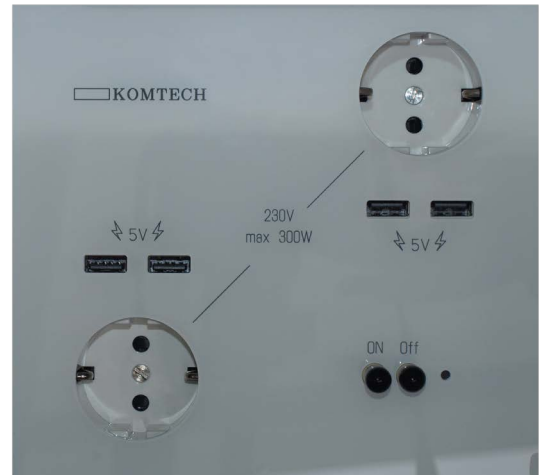

With the integrated high-capacity battery, you can take your "PowerSky" to all places with you, where you need it.

Equipped as standard with two 230V Schuko sockets and four 5V USB ports, several devices are supplied with power simultaneously. In addition, the PowerSky is equipped with an on / off switch.

The cover can be simply folded over hinges and the connectors are located in a white plexiglass plate.

The PowerSky is available in two versions

- Version A:**
- Frame, cover and inner wall black powder coated
 - White plexiglass connector plate
 - 3 sides plain black / 1 with KOMTECH logo
- Version B:**
- Frame and cover green, High Gloss Coating
 - Inner wall black powder coated
 - White plexiglass connector plate
 - 3 sides plain green, high gloss coating / 1 with frog motive